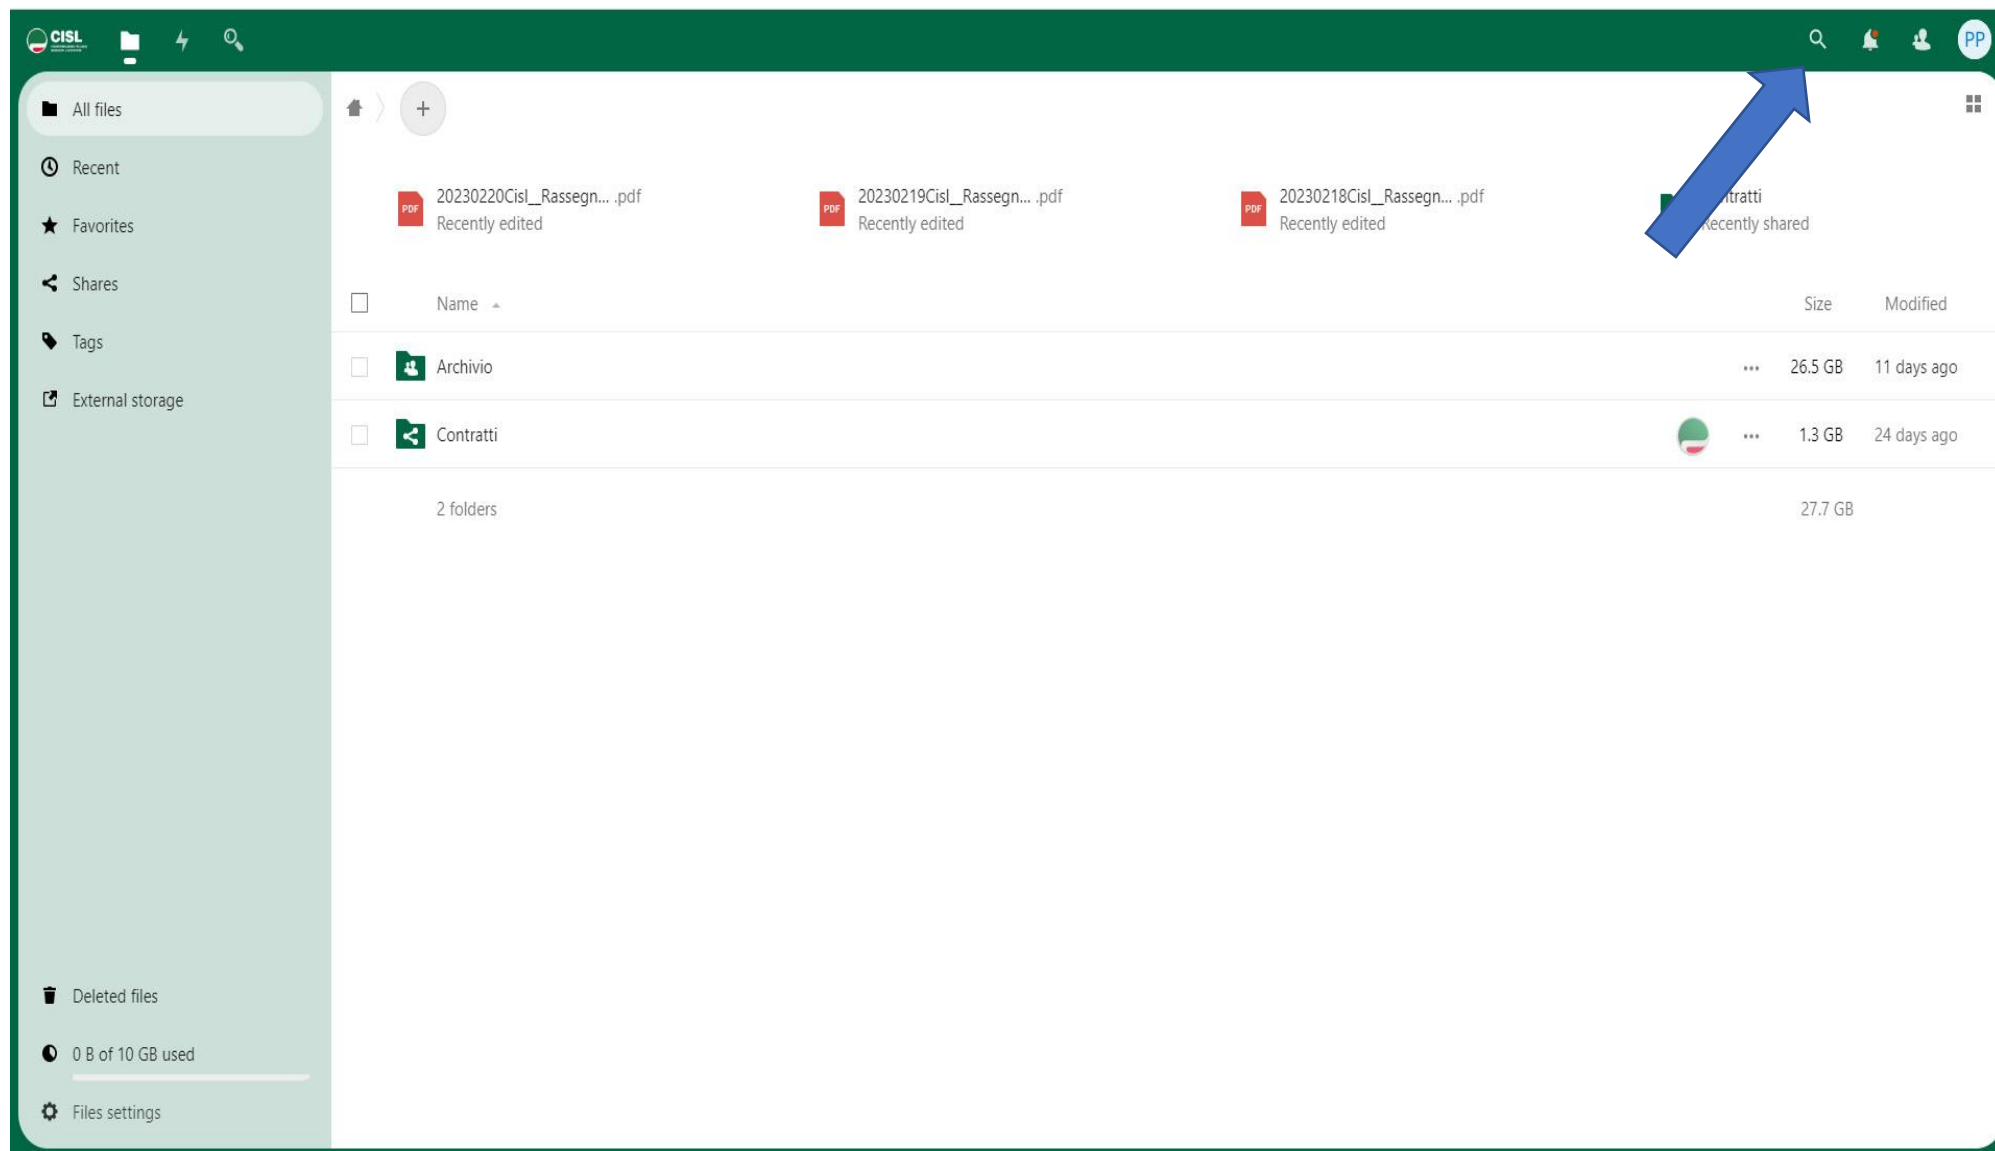

Ho selezionato la lente di destra. In questo caso si apre la possibilità di una ricerca più limitata e superficiale perché l'OCR non agisce scansionando tutte le parole esistenti all'interno dei testi ma solo sui titoli che sono stati dati a ciascun contratto e ciascun documento. Questa ricerca più superficiale e «soft» le restituisce pertanto solo la collocazione del file che contiene nel suo titolo la parola da lei inserita, rendendone più facile il reperimento. Abbiamo ritenuto che in alcuni casi questa ricerca possa costituire una comodità